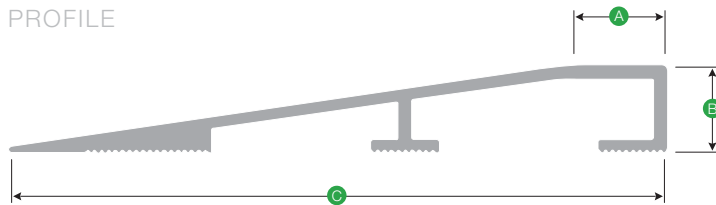

# MATWELL FRAMING SYSTEMS

### RAMP FRAME (RF1296)

- Aluminium Ramp Profile for surface mounted mats.
- Transition for 12mm Entrance Mats.
- Suitable for wheeled traffic: Walking Aids, Chairs & Trolleys etc.

#### PROFILE

A	15mm
B	12mm
C	96mm